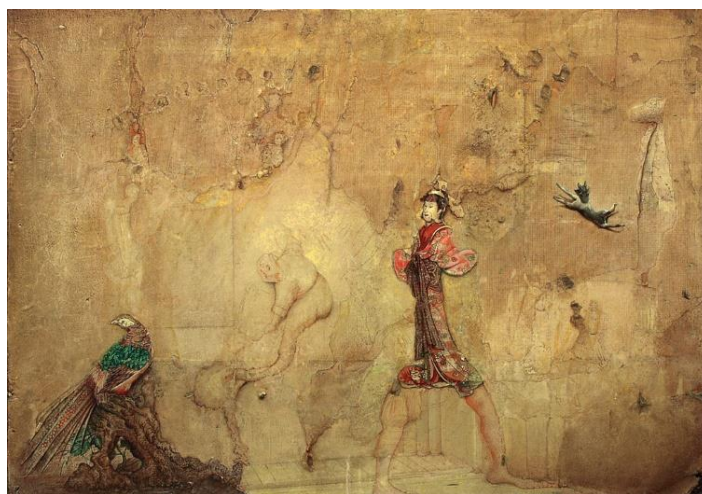

475 Park Avenue at 57th Street, New York, New York 10022

Tel: (212) 355-4545 Fax: (212) 355-4547 www.forumgallery.com

Robert Fishko, *Director*

**GREGORY GILLESPIE**

(1936-2000)

*Bird, Man, Japanese Figure and Mad*

*Doq*, 1983

oil on wall board

24 x 33 1/2 inches

**Provenance**

The Artist

Peggy Gillespie, Amherst, MA

Forum Gallery, New York, NY

(since 2002)

**Exhibited**

*20/20: Twenty 20th Century Visionary Artists*, Forum Gallery, New York, NY,  
July 7 - August 12, 2016

*That Eighties Show*, Forum Gallery, New York, NY, July 15 - September 18, 2021

*William Beckman | Gregory Gillespie*, Forum Gallery, New York, NY,  
November 16, 2023 – January 6, 2024