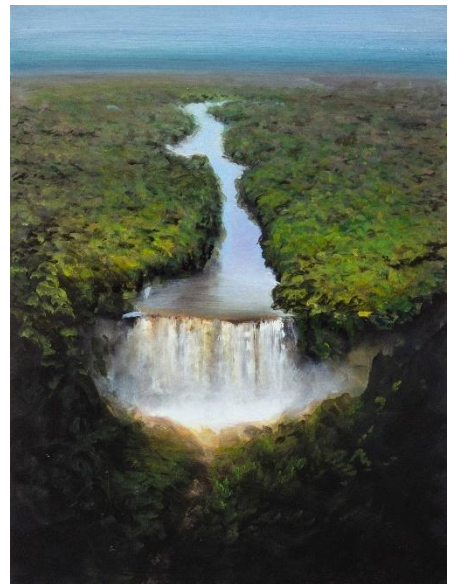

Worthy of Our Attention, 2022

Remembered Landscape, 2022

Mythologizing the Dream, 2022

New York, NY – From January 19 to March 4, 2023, Forum Gallery presents ***Tula Telfair: From a Distance***, the eighth solo exhibition for the Artist at the gallery. For this exhibition, Telfair has created twenty-four oil on panel paintings in an intimate scale, a departure for the Artist best known for her grand-scale, heroic landscapes. In *From a Distance*, each 24 x 18 inch painting evokes the birds-eye view captured from an airplane window or a mountain peak. We see scenes of mysterious mountaintops and waterfalls veiled in mist, fiery volcanic eruptions, and haloed plains and valleys revealing the subtle curvature of the earth. Hauntingly familiar, these are invented vistas conjured by the Artist’s mind, portals inviting us to explore immersive and lush, natural worlds.

About this newest body of work, Telfair writes:

“These small jewel-like paintings embrace the slippery nature of attempting to recall landscapes only seen from a distance – seductive and elusive visions provided by fleeting glimpses viewed from afar. The geographic regions depicted in these invented landscapes exist in areas where change is rapidly occurring. My recent work is informed by on-site-visits to active volcanoes, locations where tectonic plates meet and earthquakes occur daily, the solitary Arctic and Antarctic regions, isolated areas in Africa, and locations where shifting rivers and coastlines impact the edges of the lands they border. This body of work documents the unplanned visions witnessed along the way, *from a distance*.”