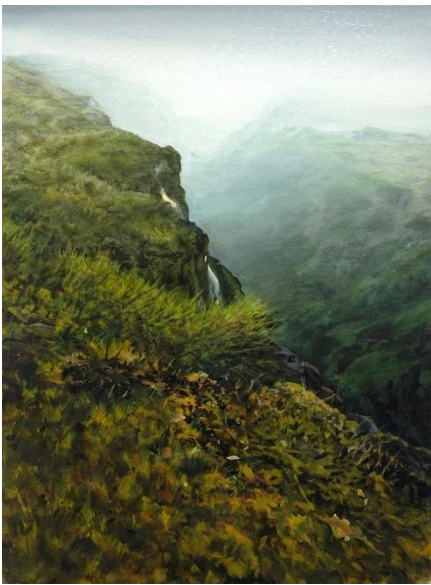

475 Park Avenue at 57th Street, New York, New York 10022
Tel: (212) 355-4545 Fax: (212) 355-4547 www.forumgallery.com

Robert Fishko, *Director*

For Immediate Release

Tula Telfair

From a Distance

January 19 – March 4, 2023

Worthy of Our Attention, 2022

Remembered Landscape, 2022

Mythologizing the Dream, 2022

New York, NY – From January 19 to March 4, 2023, Forum Gallery presents ***Tula Telfair: From a Distance***, the eighth solo exhibition for the Artist at the gallery. For this exhibition, Telfair has created twenty-four oil on panel paintings in an intimate scale, a departure for the Artist best known for her grand-scale, heroic landscapes. In *From a Distance*, each 24 x 18 inch painting evokes the birds-eye view captured from an airplane window or a mountain peak. We see scenes of mysterious mountaintops and waterfalls veiled in mist, fiery volcanic eruptions, and haloed plains and valleys revealing the subtle curvature of the earth. Hauntingly familiar, these are invented vistas conjured by the Artist’s mind, portals inviting us to explore immersive and lush, natural worlds.

About this newest body of work, Telfair writes:

“These small jewel-like paintings embrace the slippery nature of attempting to recall landscapes only seen from a distance – seductive and elusive visions provided by fleeting glimpses viewed from afar. The geographic regions depicted in these invented landscapes exist in areas where change is rapidly occurring. My recent work is informed by on-site-visits to active volcanoes, locations where tectonic plates meet and earthquakes occur daily, the solitary Arctic and Antarctic regions, isolated areas in Africa, and locations where shifting rivers and coastlines impact the edges of the lands they border. This body of work documents the unplanned visions witnessed along the way, *from a distance*.”