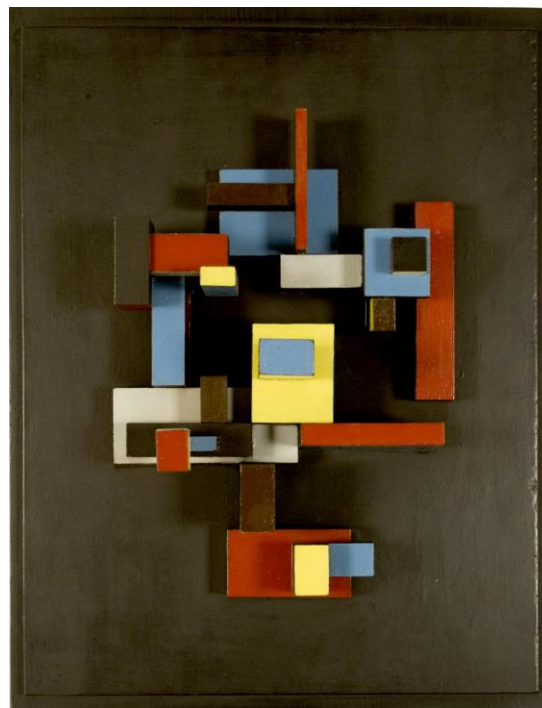

475 Park Avenue at 57th Street, New York, New York 10022  
Tel: (212) 355-4545 Fax: (212) 355-4547 www.forumgallery.com

Robert Fishko, *Director*

**SIDNEY GORDIN**  
(1918-1996)

Construction, c. 1955

painted wood

17 h x 13 1/4 w x 15 1/2 d inches

initialed left bottom: "SG"

signed verso, left bottom: "Sidney Gordin"

initialed lower left: "SG"

**Provenance**

The Artist

Sid Deutsch Gallery, New York, NY

Valerie Carberry Gallery, Chicago, IL

Forum Gallery, New York, NY

**Exhibited**

*Modernism: The Aesthetic of Change*, Forum Gallery, Los Angeles, CA,  
February 17 – April 1, 2006

*Structure*, Forum Gallery, New York, December 8, 2005 – January 14, 2006